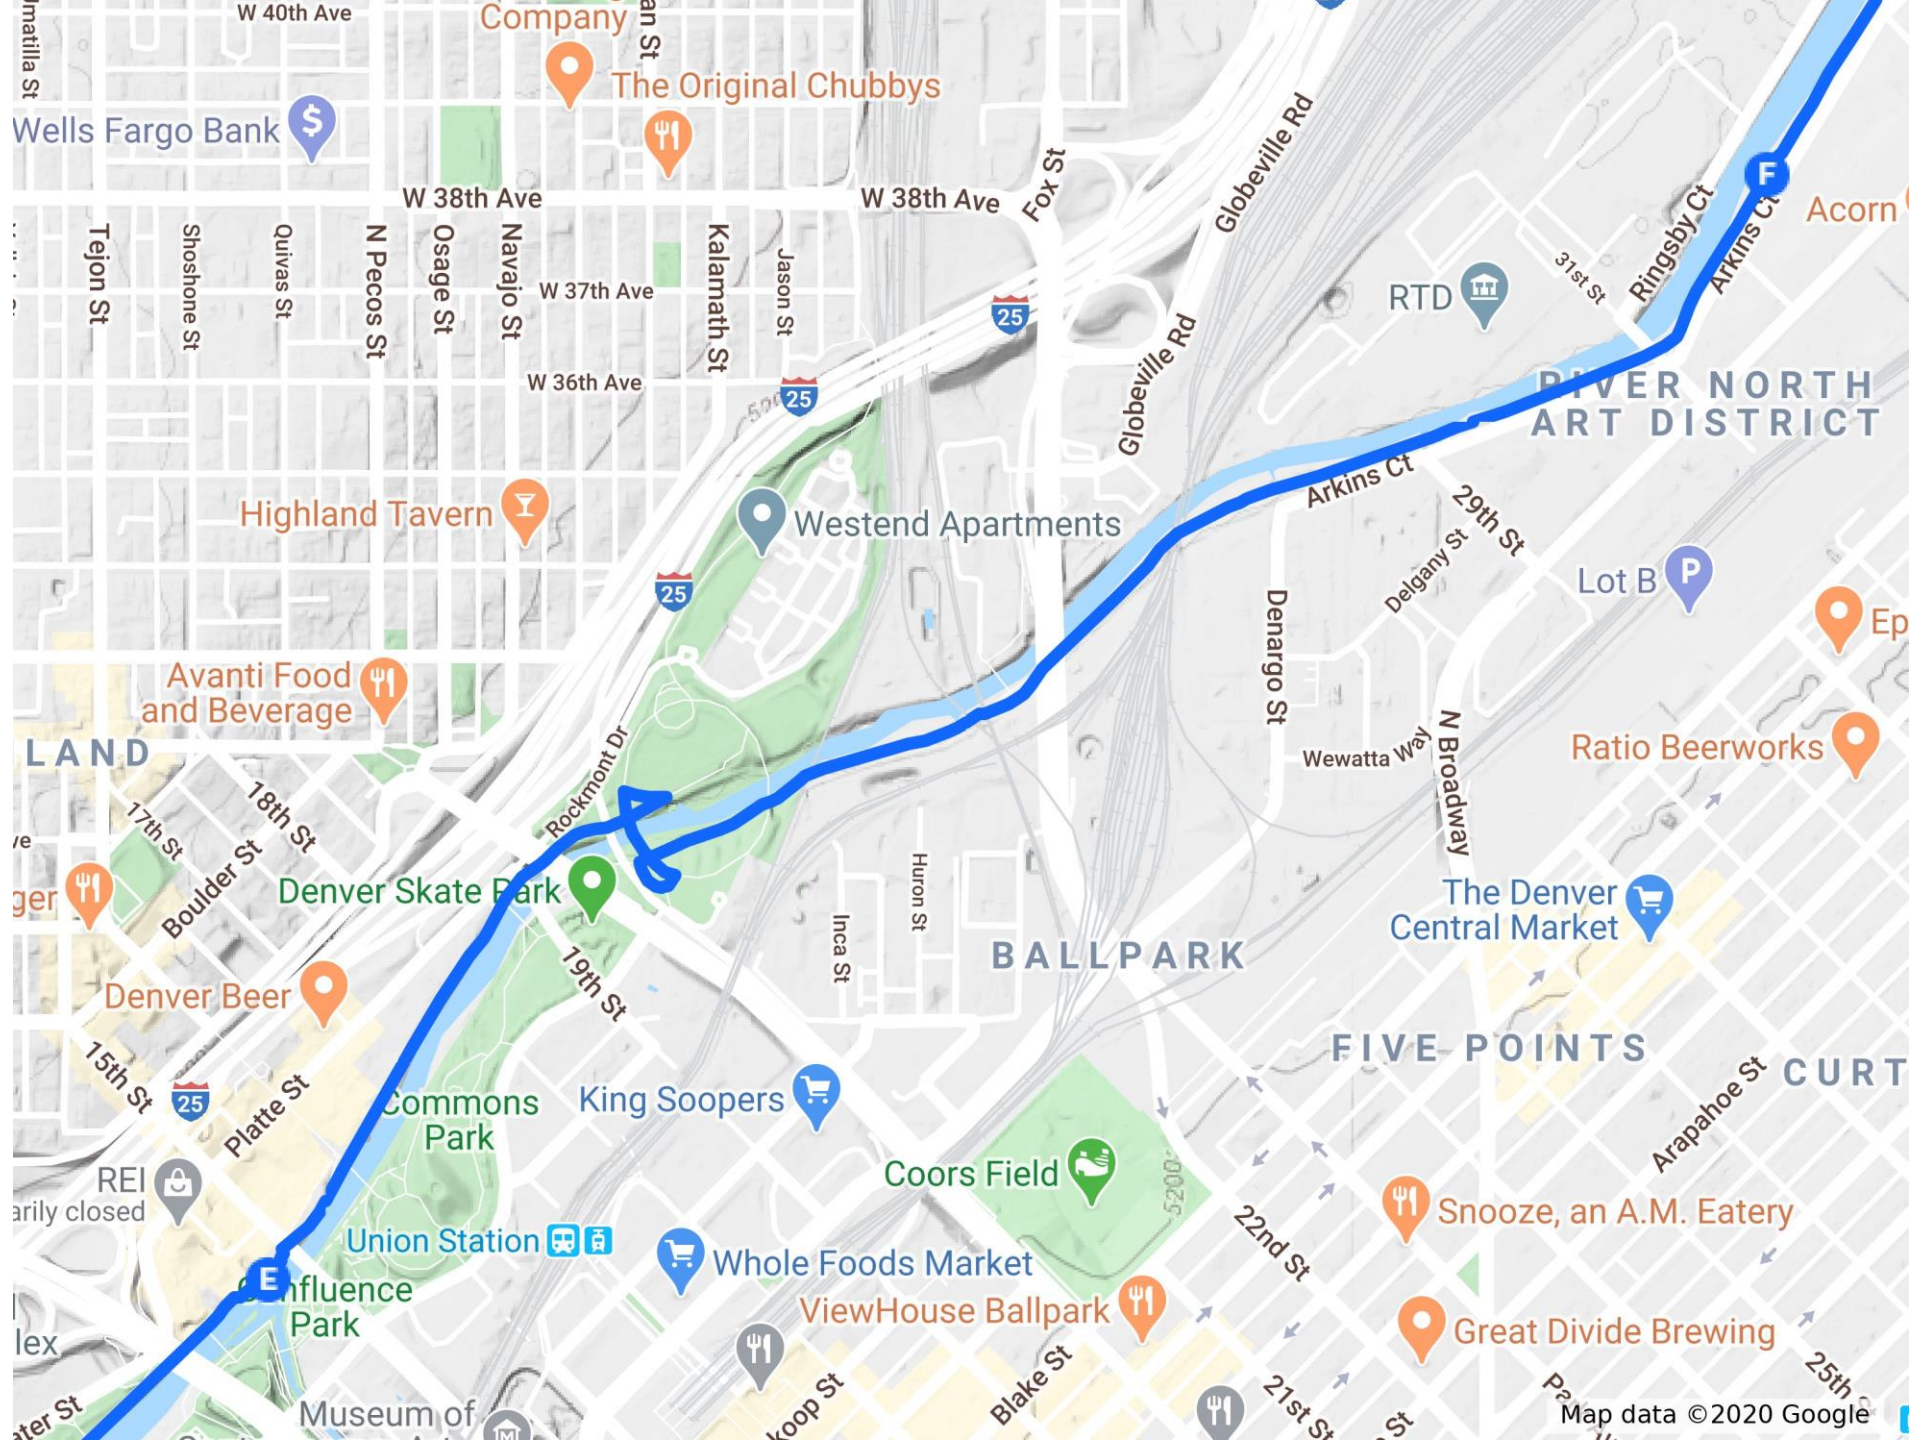

Harvest of God

Fort Greene

Phillips 66

45th Ave

Leaf Ct

Lincoln St

Sherman St

Grant St

Logan St

McDonald's

Place school closed

Beloved Community Village

Globeville Landing Park

44th Ave

Leaf Ct

Lincoln St

36th St

Bigsby's Folly Craft Winery & Restaurant

Ringsby Ct

Arkins Ct

Acorn

Wynkoop St

35th St

Dylan Apartments

RiNo Art District

Block 32 at RiNo Apartments

31st St

Do-it-ur-self Plumbing

Map data © 2020 Google

34th