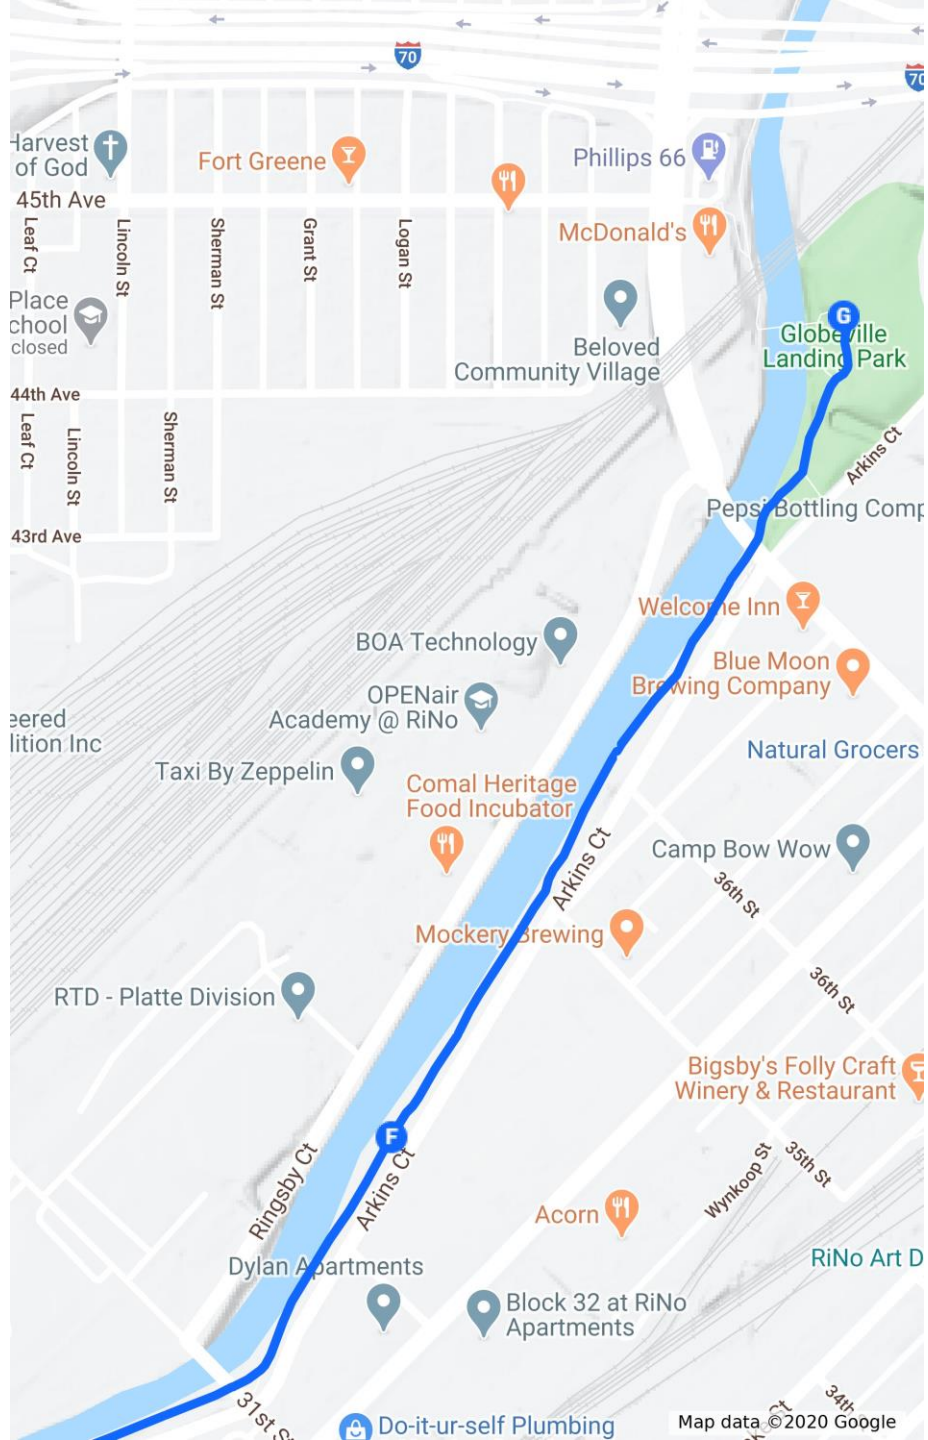

SUN VALLEY

1136 Yuma Dispensary

Atlas Metal

Lakewood / Dry Gulch Park

LLA PARK

Federal Indoor Flea Market

Johnstone Supply Denver

Comfort Suites Near Denver Downtown

Harvest of God

Fort Greene

Phillips 66

45th Ave

Leaf Ct

Lincoln St

Sherman St

Grant St

Logan St

McDonald's

Place school closed

Beloved Community Village

Globeville Landing Park

44th Ave

Leaf Ct

Lincoln St

36th St

Bigsby's Folly Craft Winery & Restaurant

Ringsby Ct

Arkins Ct

Acorn

Wynkoop St

35th St

Dylan Apartments